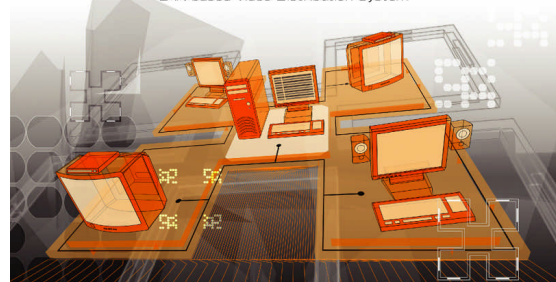

MediaEdge2

LAN-based Video Distribution System

Email us at gvision@pc.jaring.my if you prefer us to communicate by email