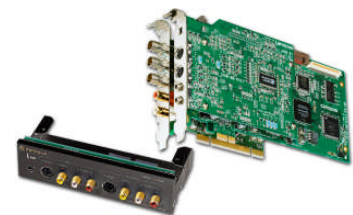

Heroglyph EDIUS Edition works as native Title Plug-in inside EDIUS.

It is perfect solution for titles and trailers! Animated itineraries, handscript & 3D video walls! For discerning semi-professionals and professionals who are looking for flexibility and quality! Heroglyph is the ultimate solution for creative cutters with higher needs

VitaScene EDIUS Edition works as native Transition & Filter Plug-in inside EDIUS

VitaScene has more than 260 stylish transition effects and filters! 100% GPU processing power! 100% interactive! It is perfect for discerning professionals who are looking for the best quality in the shortest time! Everything is thoroughly keyframable and just add the filter to the clip, adjust the settings & render to see the result.

Mercalli V1 Expert works as native Filter Plug-in inside EDIUS

Mercalli is a tool for the stabilisation of video clips during post-processing which is extremely fast & easy to use. Mercalli is an excellent image stabiliser. This basically takes shaky footage and stabilises it. With most image stabilisers you need to define an area for the plug-in to scan, then scan, then refine etc. Mercalli does it automatically.

EDIUS NX HD Suite

RM6,399

valid until 31st December 2007

EDIUS Pro 4.5 SE

P2 XDCAM infinity

HEROGLYPH

VITASCENE

MERCALLI

Datavideo Mobile Video Switcher Promotion!!

HS-500

SE-500,
TLM-702,
Carrying case,
Power Adpater &
Video Cables

Promotion Price:

RM8,600

Valid until 31st Dec 2007

MS-500

SE-500,
TLM-702, ITC-100,
PD-1, Patch Panels
& video cables in 8U
Mobile Rack case

Promotion Price:

RM19,000

Valid until 31st Dec 2007

MS-800

SE-800, DN-300,
TLM-702, TLM-404
PD-1, 4 x 20m DV
cables, Patch
Panels & video
cables in 12U
Mobile Rack case

Promotion Price:

RM56,000

Valid until 31st Dec 2007

MS-1000

SE-1000,
TLM-433, TLM-170
ITC-100, DN-300,
PD-1, TB-10, Patch
Panels & video
cables in 12U
Mobile Rack case

Promotion Price:

RM85,000

Valid until 31st Dec 2007

SE-900

8 channels SDI input
with Multi image
preview card, SDI
CG Overlay card,
SDI, DV & analog
video output

Promotion Price:

RM38,000

Valid until 31st Dec 2007

Virtual Studio Set

DVK-100
LD-1 Light Ring
LD-1 Power supply
RF-3025 retro-
reflective cloth

Promotion Price:

RM9,000

Valid until 31st Dec 2007

Email us at gvision@pc.jaring.my if you prefer us to communicate by email