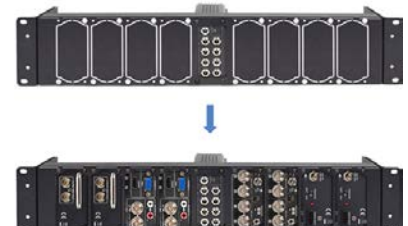

RMK-2

2RU Rackmount Kit for DAC series
RM1,200