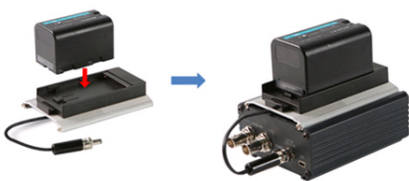

MB-4

Battery Mount for DAC series
RM300