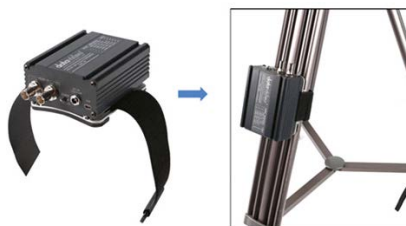

MB-5

Tripod Mount for DAC series
RM110