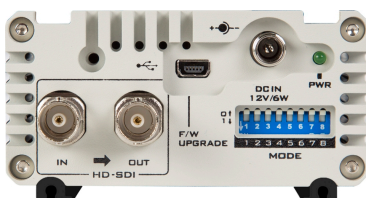

The HS-2200 consists of 6x HD-SDI video inputs or with a combination of 4x HD-SDI and 2x HDMI inputs; all of the inputs are reassignable, thus it is able to adapt to your needs. One of the HDMI inputs can be used to accept video from a PC/Laptop computer to work with built-in title overlay system such as Datavideo CG-200, CG-250 & CG-350.

## DAC-50S 3G/HD-SDI to Analog Converter

**DAC-50S** down-converts 3G/HD-SDI video to one of the following analogue outputs:

- 1 x component (YUV) output & 1 x composite (CV) output including stereo audio
- 1 x S-Video (Y/C) output & 2 x composite (CV) outputs including stereo audio

The DAC-50S also provides an SDI Loop-thru output. The DAC-50S is housed in a rugged aluminium frame, making it durable enough to endure the roughest conditions.

Input Panel

Output Panel

**Promotion Price** : RM1,950\*