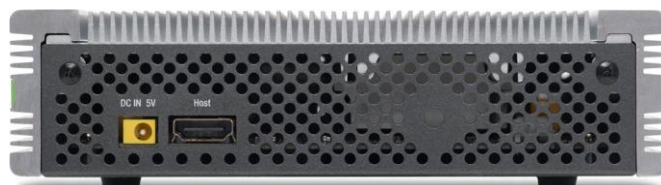

STORM Mobile with EDIUS Software:

- Windows 7 (32-bit or 64-bit)

Minimum System Requirements (EDIUS Software)

CPU

Any Intel Core 2 or Core iX CPU. Intel or AMD single core CPU with a 3 GHz processor speed or faster (multiple CPUs and/or multi-core CPUs are recommended). SSE2 and SSE3 instruction set supported

Memory

1 GB RAM (4 GB or more recommended)

Hard Disk

- 6 GB of hard disk space is required for installation (including third-party software)
- Drive with ATA100/7,200 RPM or faster is necessary for video storage:
  - Available HDD disc space should be twice the size of the file to be edited
  - RAID-0 is recommended for HD resolution editing

Graphics Card

A graphics card supporting higher resolution than 1024x768 (32-bit), Direct3D 9.0c or later, and PixelShader Model 3.0 or later is required

- For SD editing: 256 MB or larger required, 512 MB or larger recommended
- For HD editing: 512 MB or larger required, 1 GB or larger recommended

Sound Card

A sound card with WDM driver support is required

DVD-ROM Drive

- Required for software installation
- Blu-ray Disc writer, DVD-R/RW or DVD+R/RW drive is required when creating Blu-ray Discs or DVDs

Internet Connection

Required for software license activation

Operating System

Windows 7 (32-bit or 64-bit)

Note: External video decks/cameras may require either a free FireWire (IEEE 1394) port or USB 2.0 port for connectivity.